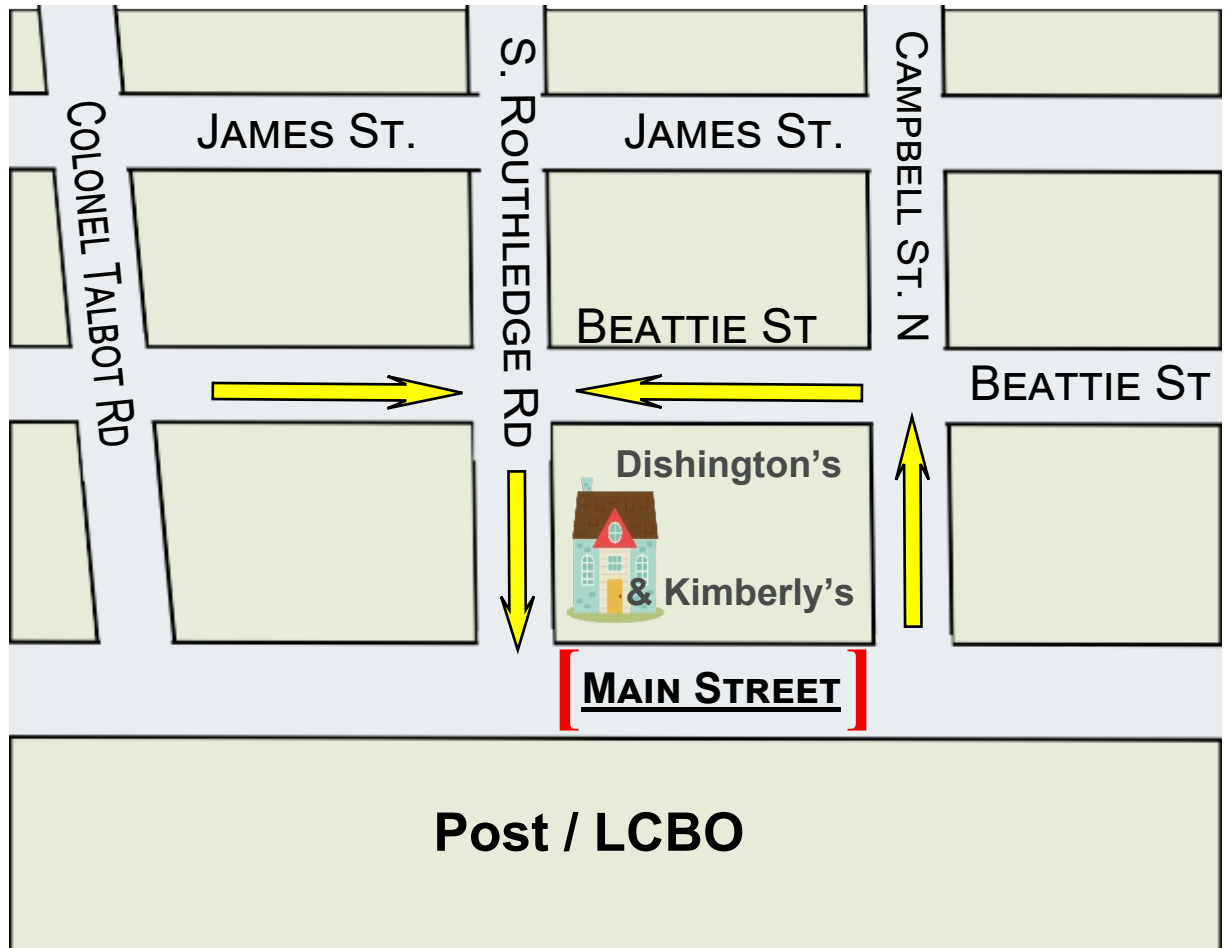

Access to Kimberly's & Dishington's via Beatty Street

From Wharncliffe Rd.: Turn Right on Campbell - then left on Beattie
then left on South Routhledge Rd

From Col Talbot Rd.: Turn onto Beattie Street (1 Block North of Main)
then right on South Routledge.

[CLICK TO GO BACK](#)

2018 MAIN STREET CONSTRUCTION

A SPECIAL MESSAGE FROM KIMBERLY'S & DISHINGTON'S

**WE ARE HAPPY TO LET
YOU KNOW THAT YOU
CAN STILL REACH US
VIA BEATTIE STREET
[JUST ONE BLOCK NORTH]**