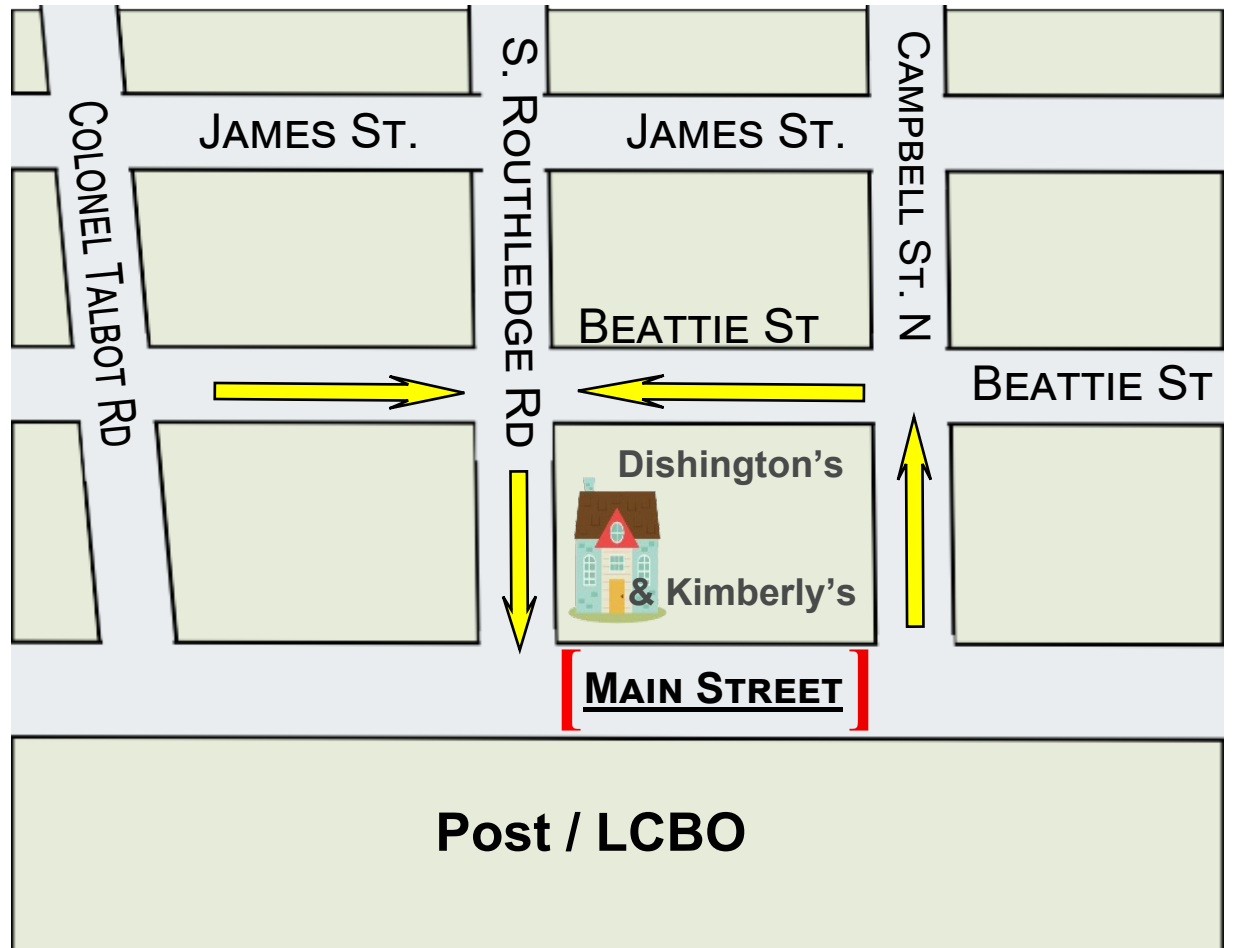

# Access to Kimberly's & Dishington's via Beatty Street

From Wharncliffe Rd.: Turn Right on Campbell - then left on Beattie  
then left on South Routhledge Rd

From Col Talbot Rd.: Turn onto Beattie Street (1 Block North of Main)  
then right on South Routledge.

[CLICK TO GO BACK](#)

## 2018 MAIN STREET CONSTRUCTION

A SPECIAL MESSAGE FROM KIMBERLY'S & DISHINGTON'S

**WE ARE HAPPY TO LET  
YOU KNOW THAT YOU  
CAN STILL REACH US  
VIA BEATTIE STREET  
[JUST ONE BLOCK NORTH]**

Dishington's 519-652-2818 <<<>>> Kimberly's 519-652-3681